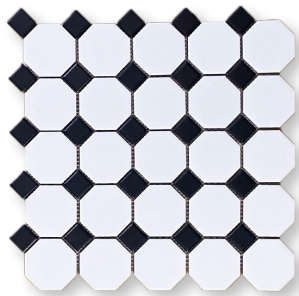

## Available Colors & Stock Sizes

**1"x3" Herringbone"**

**Black**

**Grey**

**White**

**2"x7" Chevron**

**White Matte**

**White Glossy**

**White with Black Dot**

**Basketweave**

**Hexagon**

**Octagon**

**White with Grey Dot**

**Basketweave**

**Hexagon**

**Octagon**