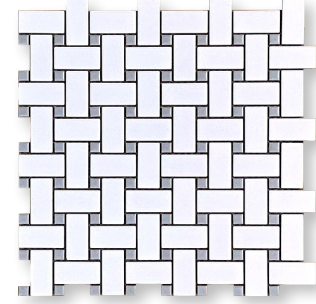

## Available Colors & Stock Sizes

**1"x3" Herringbone"**

**Black**

**Grey**

**White**

**2"x7" Chevron**

**White Matte**

**White Glossy**

**White with Black Dot**

**Basketweave**

**Hexagon**

**Octagon**

**White with Grey Dot**

**Basketweave**

**Hexagon**

**Octagon**

# GEOMETRICS