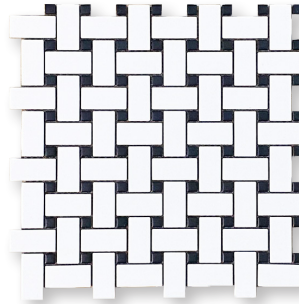

# GEOMETRICS

## Available Colors & Stock Sizes

**1"x3" Herringbone"**

**Black**

**Grey**

**White**

**2"x7" Chevron**

**White Matte**

**White Glossy**

**White with Black Dot**

**Basketweave**

**Hexagon**

**Octagon**

**White with Grey Dot**

**Basketweave**

**Hexagon**

**Octagon**