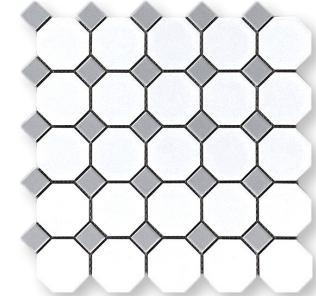

## Available Colors & Stock Sizes

**1"x3" Herringbone"**

**Black**

**Grey**

**White**

**2"x7" Chevron**

**White Matte**

**White Glossy**

**White with Black Dot**

**Basketweave**

**Hexagon**

**Octagon**

**White with Grey Dot**

**Basketweave**

**Hexagon**

**Octagon**

# GEOMETRICS