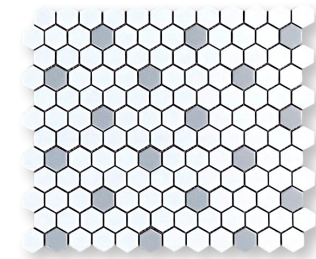

## Available Colors & Stock Sizes

**1"x3" Herringbone"**

**Black**

**Grey**

**White**

**2"x7" Chevron**

**White Matte**

**White Glossy**

**White with Black Dot**

**Basketweave**

**Hexagon**

**Octagon**

**White with Grey Dot**

**Basketweave**

**Hexagon**

**Octagon**

# GEOMETRICS