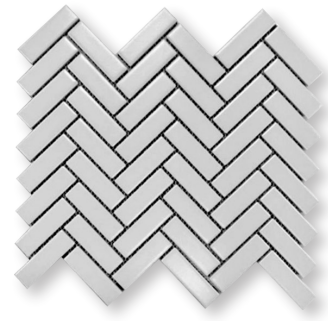

# GEOMETRICS

## Available Colors & Stock Sizes

**1"x3" Herringbone"**

**Black**

**Grey**

**White**

**2"x7" Chevron**

**White Matte**

**White Glossy**

**White with Black Dot**

**Basketweave**

**Hexagon**

**Octagon**

**White with Grey Dot**

**Basketweave**

**Hexagon**

**Octagon**